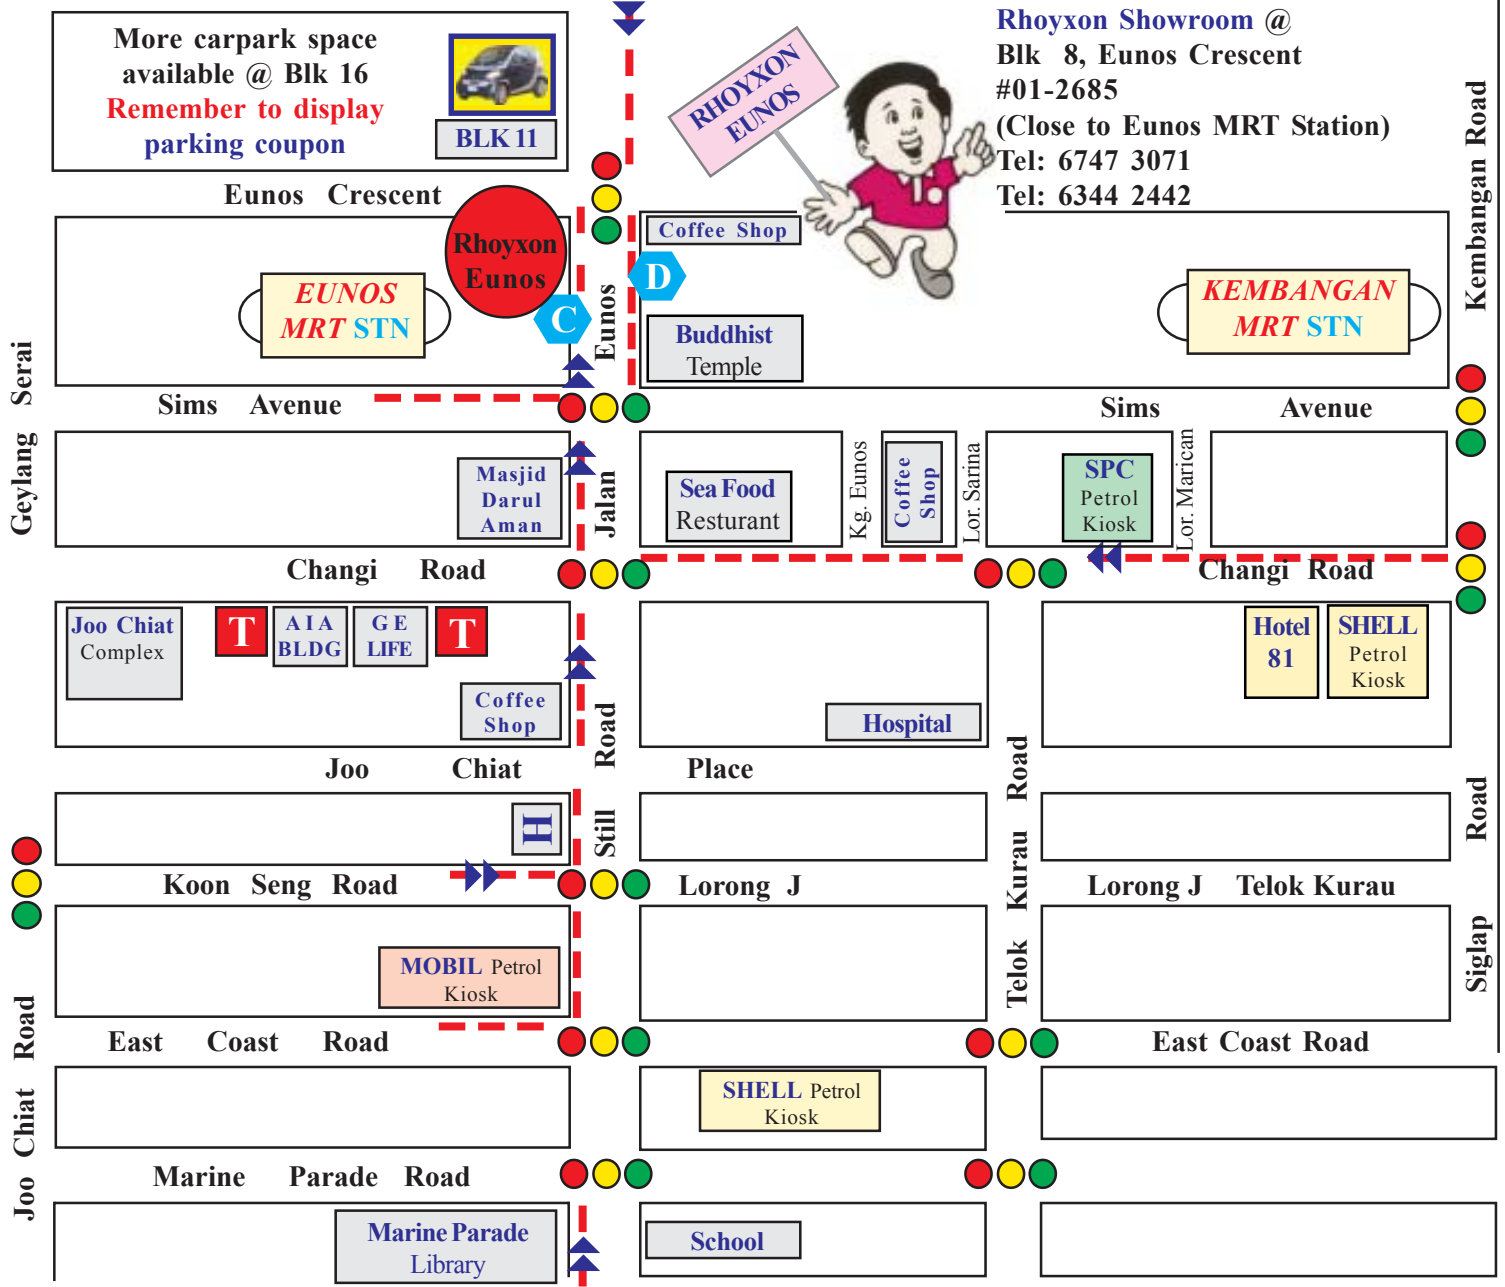

PAN ISLAND EXPRESSWAY

TO CHANGI AIRPORT

BUS NO:

C 15, 21, 25, 51, 55,
63, 93, 94, 60, 61, 854

D 15, 21, 25, 51, 55,
63, 93, 94, 60, 61, 854

More carpark space
available @ Blk 16
Remember to display
parking coupon

Rhoixon Showroom @
Blk 8, Eunos Crescent
#01-2685
(Close to Eunos MRT Station)
Tel: 6747 3071
Tel: 6344 2442

PAYA LEBAR MRT STN

Tg. Katong Complex
Geylang Serai Malay Village

Lion City Hotel

SHELL Petrol Kiosk

Katong Shopping Centre

Parkway Shopping Centre

Eunos Crescent
Eunos MRT STN
Coffee Shop
Buddhist Temple
KEMBANGAN MRT STN

Sims Avenue
Masjid Darul Aman
Sea Food Resturant
Coffee Shop
SPC Petrol Kiosk

Joo Chiat Complex
AIA BLDG
GE LIFE
Coffee Shop
Hospital
Hotel 81
SHELL Petrol Kiosk

Koon Seng Road
Lorong J

East Coast Road
MOBIL Petrol Kiosk

Marine Parade Road
SHELL Petrol Kiosk
School

Marine Parade Library

EAST COAST PARKWAY (ECP)

TO CHANGI AIRPORT